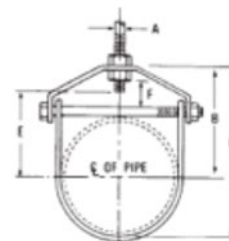

DIMENSIONAL DATA

Standard Clevis Hangers - Domestic and Electro-Galvanized

Pipe Size	Pipe O.D.	Material Size		Bolt	A	B	C	E*	F	WGT Each (lbs)	Max Rec Loads (lbs)
		Top	Bottom								
1/2	0.840	13ga x 7/8	13ga x 7/8	1/4	3/8	1-11/16	2-1/16	15/16	7/16	0.18	610
3/4	1.050	13ga x 7/8	13ga x 7/8	1/4	3/8	1-11/16	2-9/16	15/16	7/16	0.18	610
1	1.315	13ga x 7/8	13ga x 7/8	1/4	3/8	2-1/16	2-11/16	1-1/4	5/8	0.22	610
1-1/4	1.660	13ga x 7/8	13ga x 7/8	1/4	3/8	2-1/2	3-3/16	1-11/16	7/8	0.26	610
1-1/2	1.900	12ga x 7/8	12ga x 7/8	1/4	3/8	2-7/8	3-11/16	2-1/16	1-1/16	0.34	610
2	2.375	12ga x 7/8	12ga x 7/8	1/4	3/8	3-5/16	4-7/8	2-1/2	1-1/4	0.38	610
2-1/2	2.875	9ga x 1-3/16	10ga x 1-3/16	5/16	1/2	4-1/2	5-7/8	3-3/8	1-15/16	0.86	1130
3	3.500	9ga x 1-3/16	10ga x 1-3/16	5/16	1/2	4-3/4	6-1/2	3-11/16	1-3/4	0.96	1130
3-1/2	4.000	8ga x 1-3/16	10ga x 1-3/16	5/16	1/2	5-7/8	7-15/16	4-13/16	2-9/16	1.14	1130
4	4.500	8ga x 1-3/16	10ga x 1-3/16	3/8	5/16	5-15/16	8-3/16	4-9/16	2-1/8	1.26	1430
5	5.563	4ga x 1-1/4	8ga x 1-1/4	1/2	5/16	5-11/16	8-7/16	4-5/16	1-7/16	2.04	1430
6	6.625	3ga x 1-1/2	8ga x 1-1/2	1/2	3/4	6-13/16	10-1/8	5-3/16	1-3/4	2.80	1940
7	7.625	3ga x 1-1/2	8ga x 1-1/2	1/2	3/4	7-13/16	11-5/6	6-3/16	2	3.24	2000
8	8.625	3ga x 1-3/4	8ga x 1-3/4	5/8	3/4	8-1/16	12-7/16	6-1/4	1-7/8	4.46	2000
10	10.750	3/8 x 1-3/4	3ga x 1-3/4	3/4	7/8	10	15-7/16	8	2-1/4	8.06	3600
12	12.750	3/8 x 2	3ga x 2	3/4	7/8	11-9/16	18	9-9/16	2-13/16	10.34	3800
14	14.000	1/2 x 2	1/4 x 2	7/8	1	12-9/16	19-9/16	10-9/16	2-9/16	14.80	4200
16	16.000	1/2 x 2-1/2	1/4 x 2-1/2	1	1	13-15/16	21-15/16	11-15/16	2-13/16	21.00	4600
18	18.000	1/2 x 2-1/2	1/4 x 2-1/2	1	1	16	25	13-7/8	3-3/4	24.40	4800
20	20.000	5/8 x 3	3/8 x 3	1-1/4	1-1/4	17-1/2	27-1/2	15-1/8	3-3/4	47.00	4800
24	24.000	5/8 x 3	3/8 x 3	1-1/4	1-1/4	19-3/4	31-3/4	17-3/8	4	54.00	4800
30	30.000	3/4 x 3	3/8 x 3	1-1/4	1-1/4	24/18	29-1/8	21-1/2	4-3/4	69.50	6000